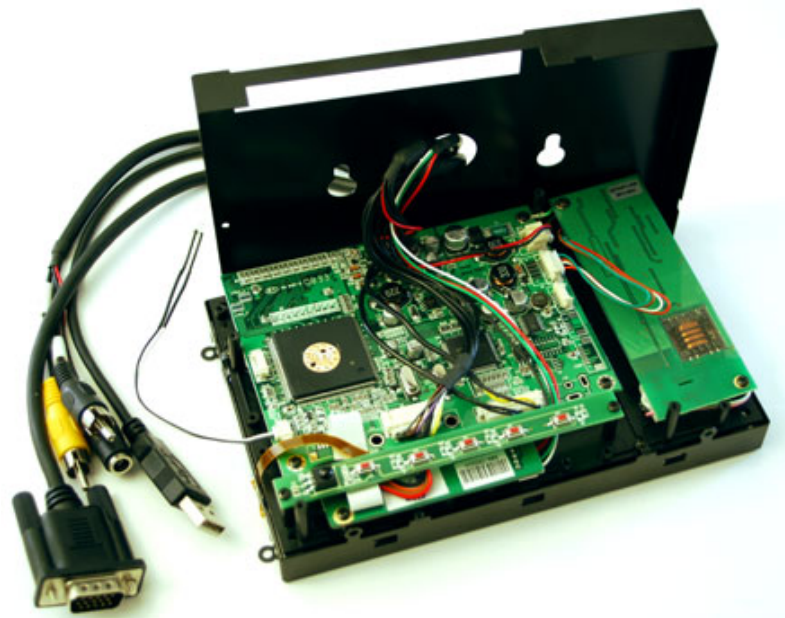

249.00 EUR
incl. 19% VAT, plus [shipping](#)

- Open-Frame !
- Auto Power On !
- Auto-Dimmer !

CARTFT.COM

Support:  [Dimensions](#) | [800x480 Driver \(Windows 7\)](#)

New : LED-Backlight-Technology, with optimized color saturation enabling particular high and shining display. The scale of displayable color nuances is increased by 45% because of the new technology. Conventional LCDs are based on CCFL backlight, which can display approx. 72% of the standard color scale of NTSC (National Television Systems Committee). With LED-Backlight-Technology 104% of the NTSC-color scale can be displayed. This results in displaying in a highly realistic manner.

With the new Open-Frame TFT display-series from CarTFT you get back control : The ruggedized metal frame enables you a stable installation. The single modules (Mainboard, Touchscreen controller, Power inverter and button-frame) can be screwed off from the rear side and being positionated elsewhere. This way you can install the connector cables more easier and the display thickness shrinks also.

Spezifikationen	
Screen size	7" digital
Aspect Ratio	16:9 wide TFT screen
Dot Resolution	2400x480= 1,152,000 dots
Physical Resolution	800x480
Supported Resolutions	640x480-1024x768
Color configuration	RGB stripe
Brightness	500 nits
Contrast	500:1
Operating temperature	-30°C to 85°C
Power input	DC 9-30V
Power consumption	max. 8W

<i>Video system</i>	2x Video inputs (PAL/NTSC) 1x VGA input
<i>Dimensions</i>	167 x 105.5 x 32.1 mm Display : 155 x 88 mm
<i>Video input signal</i>	1.0Vp-p, composite video
<i>Features</i>	Full function OSD control (english) Auto-Dimmer Auto Power On/Off Autodimmer
<i>What is included ?</i>	- 7" VGA Open-Frame Touchscreen TFT with Video-support
	- Power Adapter f. EU 230V
	- Cigarette Lighter Adapter
	- Touchscreen Driver-CD
	- Manual